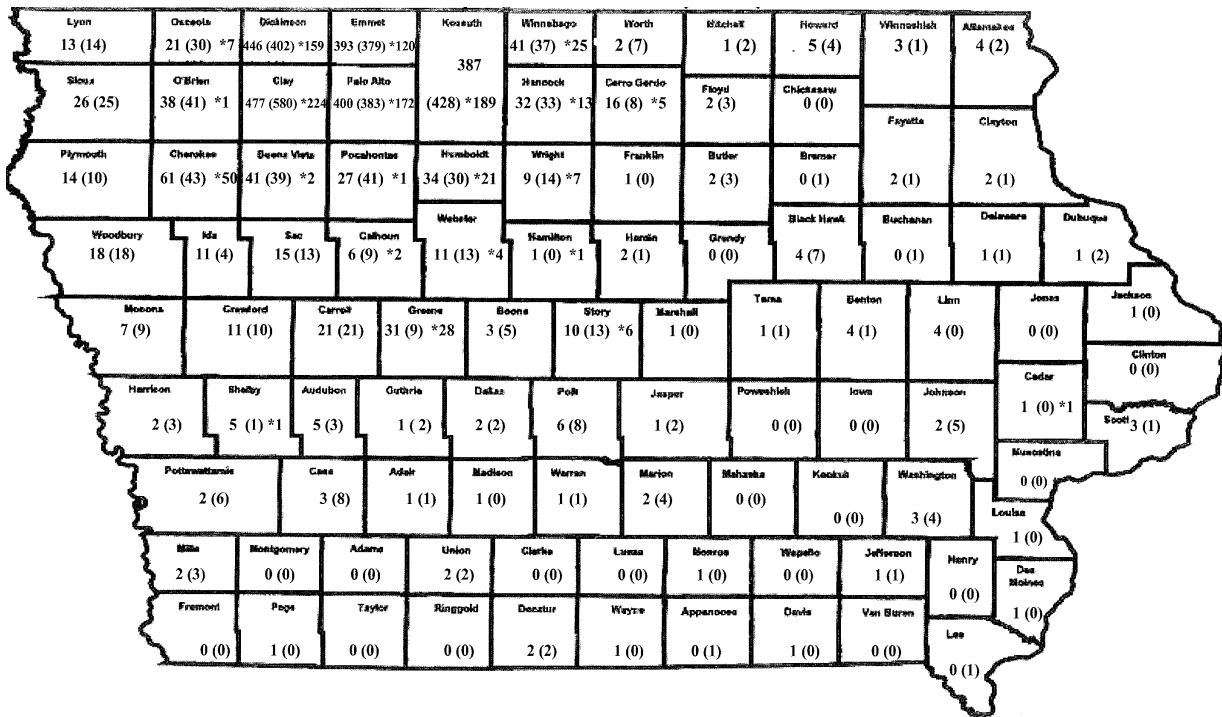

## Where Our Students Come From Spring 2009 Enrollment by County

Total students this report, spring 2009= 3064  
 IA Lakes 5 county area students = 2103 (69%)  
 Iowa students = 2719 (89%) (Includes Iowa Lakes 5 counties)  
 Minnesota students = 203 (7%) of all students  
 Students from 29 other States, 1 US Territory, and 6 Foreign Countries = 345 (11%)  
 Students enrolled from 76 Iowa counties compared to 66 counties in spring 2008

**On Map:**  
 First number is the number of students in that county  
 (#) represents the enrolled students from spring 2008  
 \* represents the number of secondary enrollment students

## Fall 2008 Enrollment by County

Total students this report, Spring 2008= 3070  
 IA Lakes 5 county area students = 2086 (68%)  
 Iowa students = 2705 (88%) (Includes Iowa Lakes 5 counties)  
 Minnesota students = 202 (6.6%) of all students  
 Students from 28 other States and 3 Foreign Countries = 163 (5%)  
 Students enrolled from 73 Iowa counties compared to 79 counties in Fall 2007