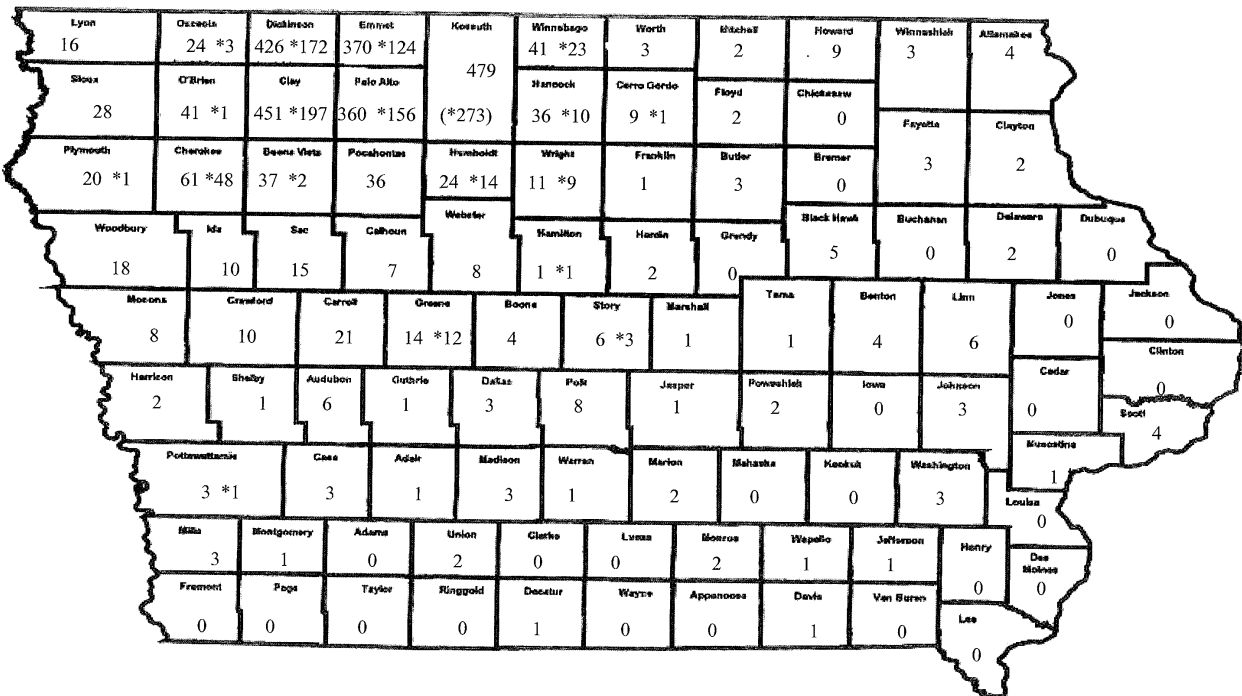

## Where Our Students Come From Spring 2009 Enrollment by County

Total students this report, spring 2009= 3064  
 IA Lakes 5 county area students = 2103 (69%)  
 Iowa students = 2719 (89%) (Includes Iowa Lakes 5 counties)  
 Minnesota students = 203 (7%) of all students  
 Students from 29 other States, 1 US Territory, and 6 Foreign Countries = 345 (11%)  
 Students enrolled from 76 Iowa counties compared to 66 counties in spring 2008

**On Map:**  
 First number is the number of students in that county  
 (#) represents the enrolled students from spring 2008  
 \* represents the number of secondary enrollment students

## Fall 2008 Enrollment by County

Total students this report, Spring 2008= 3070  
 IA Lakes 5 county area students = 2086 (68%)  
 Iowa students = 2705 (88%) (Includes Iowa Lakes 5 counties)  
 Minnesota students = 202 (6.6%) of all students  
 Students from 28 other States and 3 Foreign Countries = 163 (5%)  
 Students enrolled from 73 Iowa counties compared to 79 counties in Fall 2007