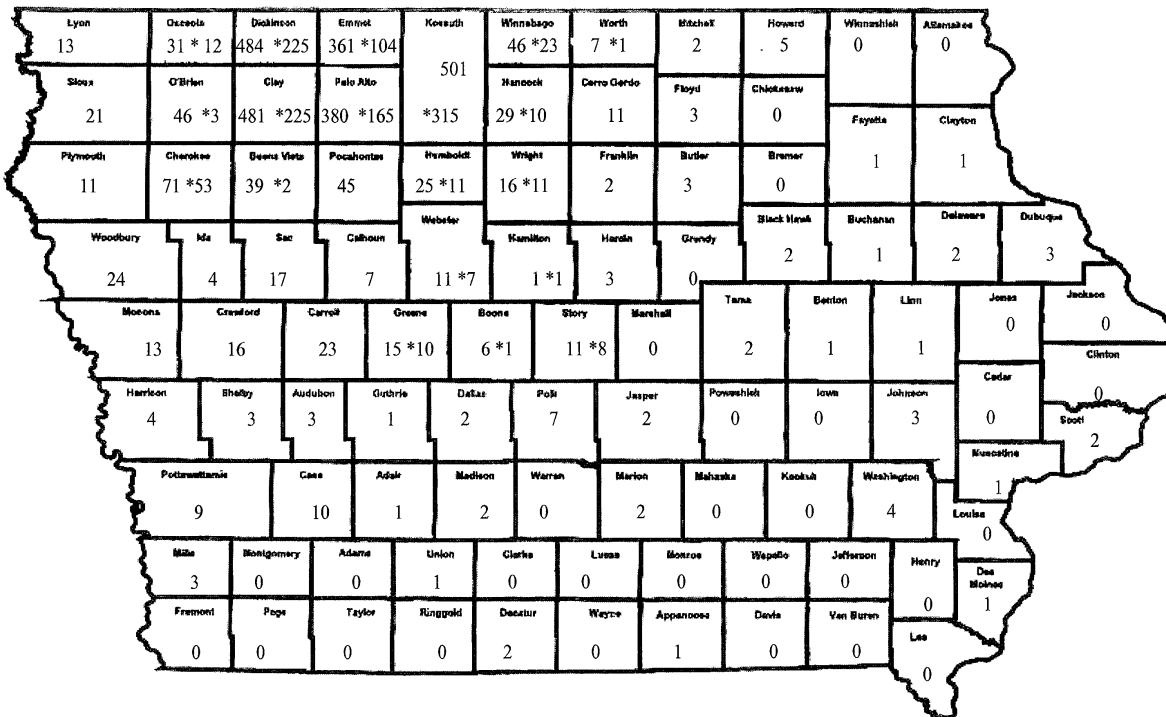

Where Our Students Come From Fall 2008 Enrollment by County

Total Students this report, Fall 2008= 3070
 IA Lakes 5 County area students = 2086 (68%)
 Iowa Students = 2705 (88%) (Includes Iowa Lakes 5 counties)
 Minnesota Students= 202 (6.6%)

* represents the number of secondary enrollment students
 Students from 28 other states and 3 Foreign Countries = 163 (5%)
 Students enrolled from 73 Iowa counties compared to 79 counties in Fall 2007.

Fall 2007 Enrollment by County

Total Students this report, Fall 2007= 3171
 IA Lakes 5 County area students = 2207 (72%)
 Iowa Students = 2864 (90%) (Includes Iowa Lakes 5 counties)
 Minnesota Students= 193 (6%)