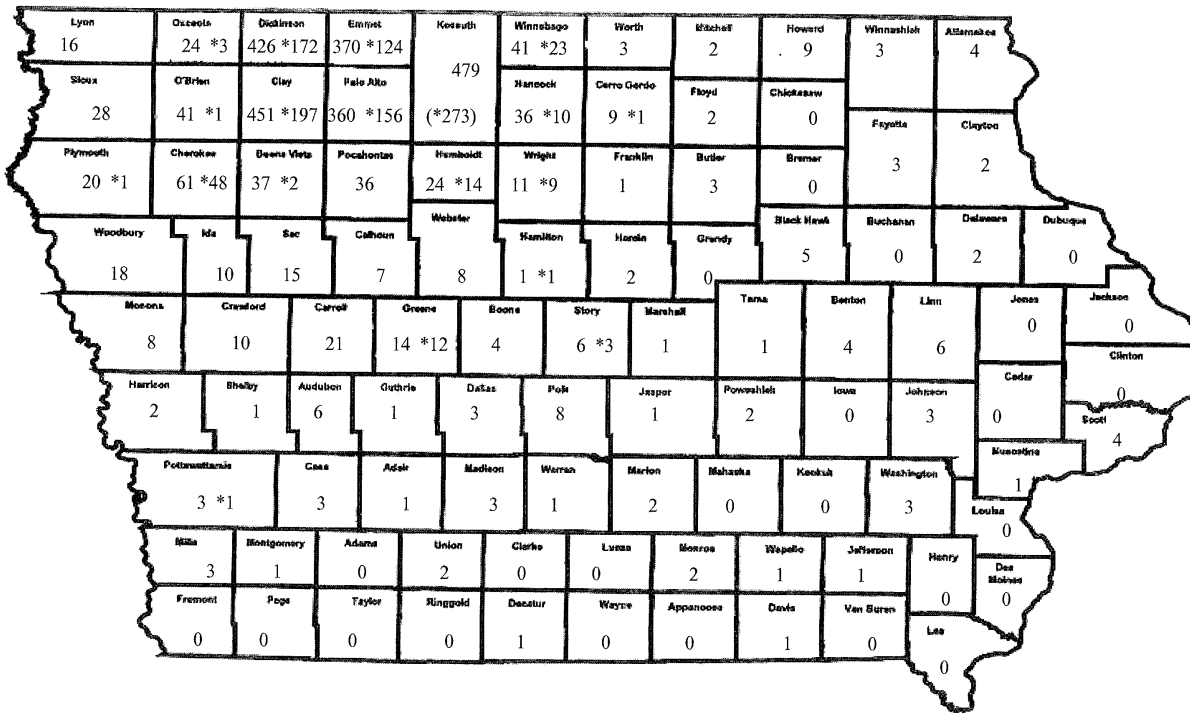

Where Our Students Come From Fall 2008 Enrollment by County

Total Students this report, Fall 2008= 3070
 IA Lakes 5 County area students = 2086 (68%)
 Iowa Students = 2705 (88%) (Includes Iowa Lakes 5 counties)
 Minnesota Students= 202 (6.6%)

* represents the number of secondary enrollment students
 Students from 28 other states and 3 Foreign Countries = 163 (5%)
 Students enrolled from 73 Iowa counties compared to 79 counties in Fall 2007.

Fall 2007 Enrollment by County

Total Students this report, Fall 2007= 3171
 IA Lakes 5 County area students = 2207 (72%)
 Iowa Students = 2864 (90%) (Includes Iowa Lakes 5 counties)
 Minnesota Students= 193 (6%)